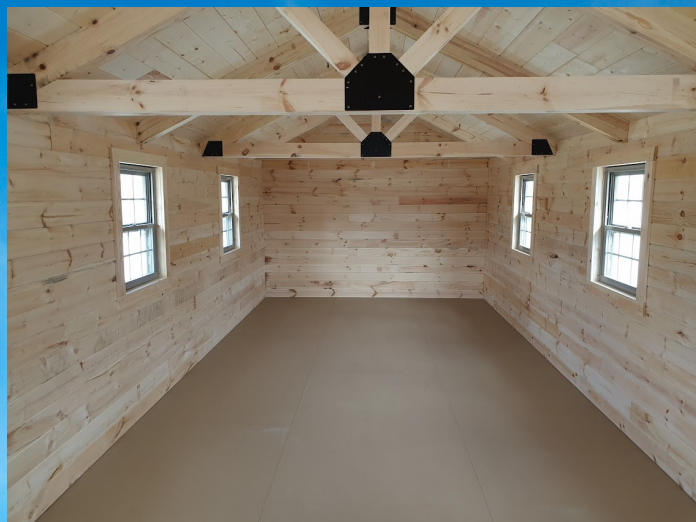

LOG CABIN PORCH BUILDING PRICING